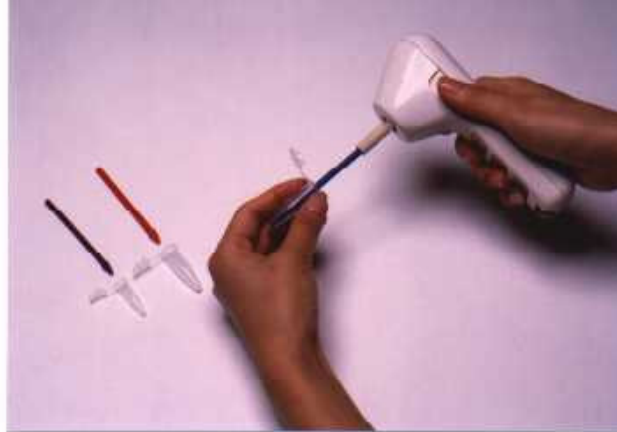

## Mini Cordless Grinder

### Features & Benefits

- Cordless, Portable, Easy to Operate.
- Battery Operation (4 pcs of AA Batteries)
- Applicable for Usage with 1.5cc & 0.5cc Disposable Pestle

**Cat# CG**